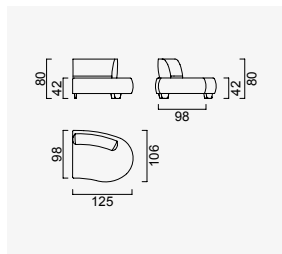

# bon bon

- 35 density HR session sponge + 32 density Flexi session foam
- Being a bed feature ( DSS mechanism )
- Deepening session ( DSS mechanism )
- Plywood Frame ( European Standard-10 years warranty )
- Option possibilities thanks to its modular structure
- Seating height 42 cm
- Sofa height 80 cm

2 Sofa

4 Sofa

Long Sofa

Large Sofa

Bon Bon Armchair

Boboli Armchair

OPTION 25

KG: 51,9 m<sup>3</sup>: 1,69

OPTION 1

KG: 96,0 m<sup>3</sup>: 2,92

OPTION 2

KG: 139,8 m<sup>3</sup>: 4,02

OPTION 3

KG: 147,0 m<sup>3</sup>: 4,23

OPTION 8

KG: 198,0 m<sup>3</sup>: 5,54