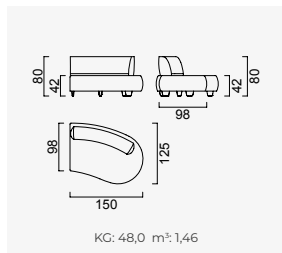

Curved Module (Right)