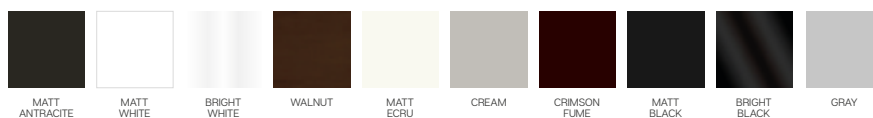

## Wooden Based Color

Curved Module (Left)

Curved Module (Right)

C Module

Pouf

C Corner Module

Midi Module (Left)

Midi Module (Right)