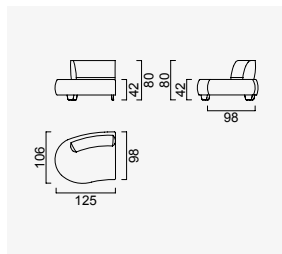

Midi Module (Left)