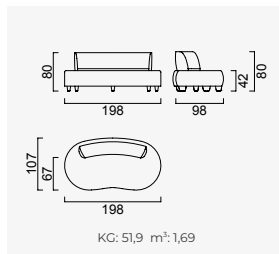

# bon bon

- 35 density HR session sponge + 32 density Flexi session foam
- Being a bed feature ( DSS mechanism )
- Deepening session ( DSS mechanism )
- Plywood Frame ( European Standard-10 years warranty )
- Option possibilities thanks to its modular structure
- Seating height 42 cm
- Sofa height 80 cm

2 Sofa

4 Sofa

Long Sofa

Large Sofa

Bon Bon Armchair

Boboli Armchair

OPTION 25

KG: 51,9 m<sup>3</sup>: 1,69

OPTION 1

KG: 96,0 m<sup>3</sup>: 2,92

OPTION 2

KG: 139,8 m<sup>3</sup>: 4,02

OPTION 3

KG: 147,0 m<sup>3</sup>: 4,23

OPTION 8

KG: 198,0 m<sup>3</sup>: 5,54