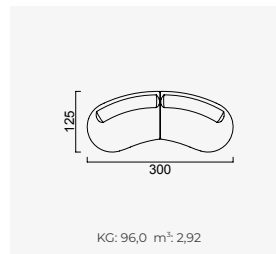

# bon bon

- 35 density HR session sponge + 32 density Flexi session foam
- Being a bed feature ( DSS mechanism )
- Deepening session ( DSS mechanism )
- Plywood Frame ( European Standard-10 years warranty )
- Option possibilities thanks to its modular structure
- Seating height 42 cm
- Sofa height 80 cm

2 Sofa

4 Sofa

Long Sofa

Large Sofa

Bon Bon Armchair

Boboli Armchair

OPTION 25

KG: 51,9 m<sup>3</sup>: 1,69

OPTION 1

KG: 96,0 m<sup>3</sup>: 2,92

OPTION 2

KG: 139,8 m<sup>3</sup>: 4,02

OPTION 3

KG: 147,0 m<sup>3</sup>: 4,23

OPTION 8

KG: 198,0 m<sup>3</sup>: 5,54