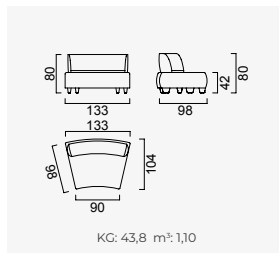

bon bon

- 35 density HR session sponge + 32 density Flexi session foam
- Being a bed feature (DSS mechanism)
- Deepening session (DSS mechanism)
- Plywood Frame (European Standard-10 years warranty)
- Option possibilities thanks to its modular structure
- Seating height 42 cm
- Sofa height 80 cm

Wooden Based Color

C Module