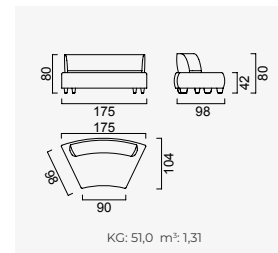

C Corner Module