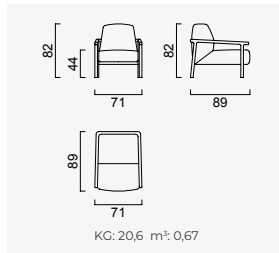

# bon bon

- 35 density HR session sponge + 32 density Flexi session foam
- Being a bed feature ( DSS mechanism )
- Deepening session ( DSS mechanism )
- Plywood Frame ( European Standard-10 years warranty )
- Option possibilities thanks to its modular structure
- Seating height 42 cm
- Sofa height 80 cm

2 Sofa

4 Sofa

Long Sofa

Large Sofa

Bon Bon Armchair

Boboli Armchair

OPTION 25

KG: 51,9 m<sup>3</sup>: 1,69

OPTION 1

KG: 96,0 m<sup>3</sup>: 2,92

OPTION 2

KG: 139,8 m<sup>3</sup>: 4,02

OPTION 3

KG: 147,0 m<sup>3</sup>: 4,23

OPTION 8

KG: 198,0 m<sup>3</sup>: 5,54