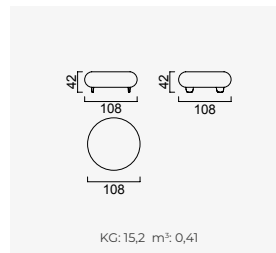

bon bon

- 35 density HR session sponge + 32 density Flexi session foam
- Being a bed feature (DSS mechanism)
- Deepening session (DSS mechanism)
- Plywood Frame (European Standard-10 years warranty)
- Option possibilities thanks to its modular structure
- Seating height 42 cm
- Sofa height 80 cm

Wooden Based Color

Pouf