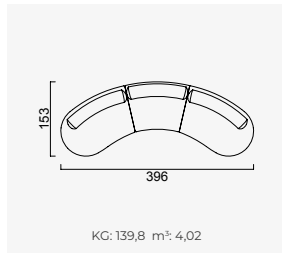

2 Sofa

4 Sofa

Long Sofa

Large Sofa

Bon Bon Armchair

Boboli Armchair

OPTION 25

KG: 51,9 m<sup>3</sup>: 1,69

OPTION 1

KG: 96,0 m<sup>3</sup>: 2,92

OPTION 2

KG: 139,8 m<sup>3</sup>: 4,02

OPTION 3

KG: 147,0 m<sup>3</sup>: 4,23

OPTION 8

KG: 198,0 m<sup>3</sup>: 5,54