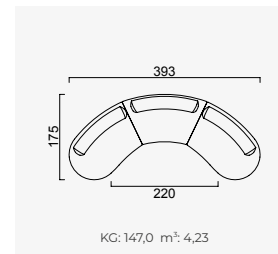

# bon bon

- 35 density HR session sponge + 32 density Flexi session foam
- Being a bed feature ( DSS mechanism )
- Deepening session ( DSS mechanism )
- Plywood Frame ( European Standard-10 years warranty )
- Option possibilities thanks to its modular structure
- Seating height 42 cm
- Sofa height 80 cm

2 Sofa

4 Sofa

Long Sofa

Large Sofa

Bon Bon Armchair

Boboli Armchair

OPTION 25

KG: 51,9 m<sup>3</sup>: 1,69

OPTION 1

KG: 96,0 m<sup>3</sup>: 2,92

OPTION 2

KG: 139,8 m<sup>3</sup>: 4,02

OPTION 3

KG: 147,0 m<sup>3</sup>: 4,23

OPTION 8

KG: 198,0 m<sup>3</sup>: 5,54