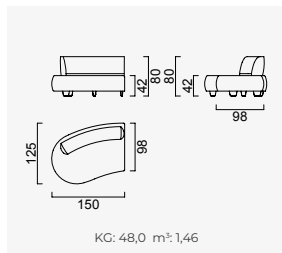

Curved Module (Left)