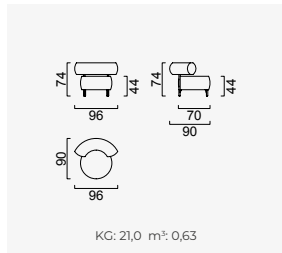

# bon bon

- 35 density HR session sponge + 32 density Flexi session foam
- Being a bed feature ( DSS mechanism )
- Deepening session ( DSS mechanism )
- Plywood Frame ( European Standard-10 years warranty )
- Option possibilities thanks to its modular structure
- Seating height 42 cm
- Sofa height 80 cm

2 Sofa

4 Sofa

Long Sofa

Large Sofa

Bon Bon Armchair

Boboli Armchair

OPTION 25

KG: 51,9 m<sup>3</sup>: 1,69

OPTION 1

KG: 96,0 m<sup>3</sup>: 2,92

OPTION 2

KG: 139,8 m<sup>3</sup>: 4,02

OPTION 3

KG: 147,0 m<sup>3</sup>: 4,23

OPTION 8

KG: 198,0 m<sup>3</sup>: 5,54